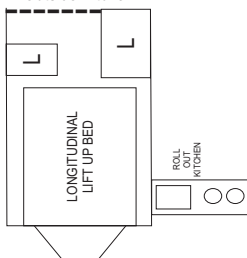

**SPACEVAN
Escape**
Queen or Single Bed,
Outside Kitchen