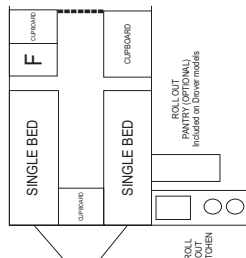

**SPACEVAN
Regal & Drover**
Single Beds, Outside Kitchen