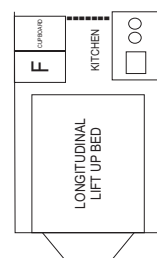

**SPACEVAN
Escape**
Queen or Single Bed,
Outside Kitchen

**SPACEVAN
Regal & Drover**
Queen Bed, Outside Kitchen

**SPACEVAN
Regal & Drover**
Single Beds, Outside Kitchen

**SPACEVAN
Regal & Drover**
Single Beds, Inside Kitchen

**SPACEVAN
Regal & Drover**
Queen Bed, Inside Kitchen

Any included options such as Galv Chassis will add to the tare weight and may vary the ball weight. Ball and tare weight will vary depending on trailer kitchen and Internal layout (weights do not include options). *TCP will add additional tare and ball weight & will vary with each model size.