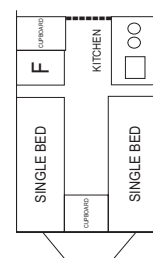

**SPACEVAN
Escape**
Queen or Single Bed,
Outside Kitchen

**SPACEVAN
Regal & Drover**
Queen Bed, Outside Kitchen

**SPACEVAN
Regal & Drover**
Single Beds, Outside Kitchen

**SPACEVAN
Regal & Drover**
Single Beds, Inside Kitchen

**SPACEVAN
Regal & Drover**
Queen Bed, Inside Kitchen

Any included options such as Galv Chassis will add to the tare weight and may vary the ball weight. Ball and tare weight will vary depending on trailer kitchen and Internal layout (weights do not include options). *TCP will add additional tare and ball weight & will vary with each model size.