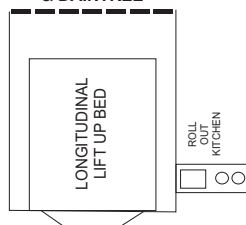

KAMPAROO WEEKENDER & DAINTREE