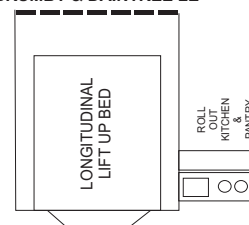

KAMPAROO BRUMBY & DAINTREE LE